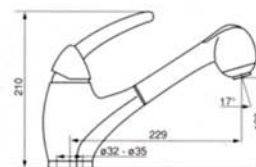

VIVALDI

Chroom/Chrom
Chrome/Cromo
Gesatineerd/Satiniert
Satin/Satine
inclusive filter