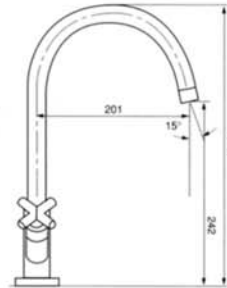

MOZART

Chroom/Chrom
Chrome/Cromo
inclusive filter