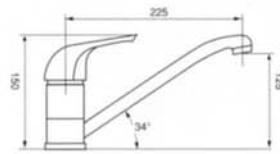

GRIEG

cartridge 35 mm

Chroom/Chrom  
 Chrome/Cromo

KITCHEN TAPS

GRIEG

cartridge 40 mm

Chroom/Chrom  
Chrome/Cromo

GRIEG