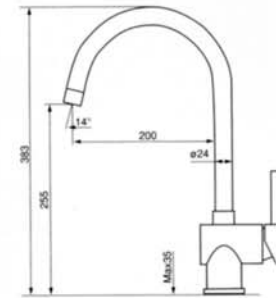

BRUCKNER

Chroom/Chrom
Chrome/Cromo
inclusive filter