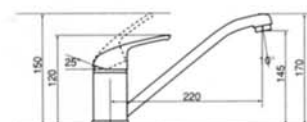

GRIEG

cartridge 35 mm

Chroom/Chrom  
 Chrome/Cromo

KITCHEN TAPS

GRIEG

cartridge 40 mm

Chroom/Chrom  
Chrome/Cromo

GRIEG