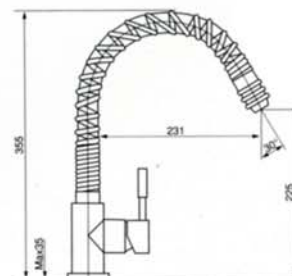

MENDELSSOHN

flexibel pull out spray

Chroom/Chrom
Chrome/Cromo
Gesatineerd/Satiniert
Satin/Satine
inclusive filter