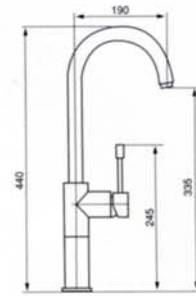

KITCHEN TAPS

VERDI

Chroom/Chrom
Chrome/Cromo
Gesatineerd/Satiniert
Satin/Satine