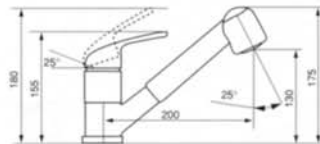

GRIEG

low pressure

Chroom/Chrom
Chrome/Cromo