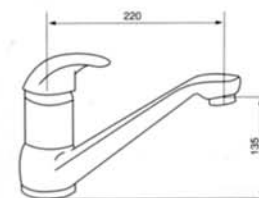

GRIEG

cartridge 35 mm

Chroom/Chrom  
 Chrome/Cromo

KITCHEN TAPS

GRIEG

cartridge 40 mm

Chroom/Chrom  
Chrome/Cromo

GRIEG