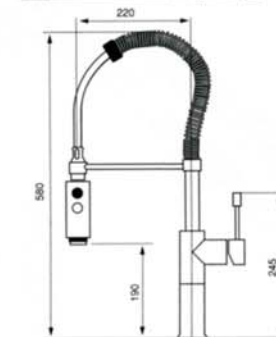

SCARLATTI

flexibel pull out spray

Chroom/Chrom
Chrome/Cromo
Gesatineerd/Satiniert
Satin/Satine